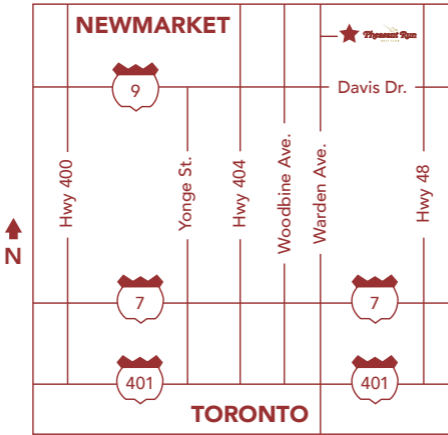

SIGN UP TODAY!

Pheasant Run

GOLF CLUB

18033 Warden Avenue
Sharon, ON Canada L0G 1V0
1-905-773-8475

Evangel Hall Mission

552 Adelaide Street West
Toronto, ON M5V 3W8

416-504-3563 Press 2
evangelhall.ca

Charitable Registration: #11890-3129-RR0001